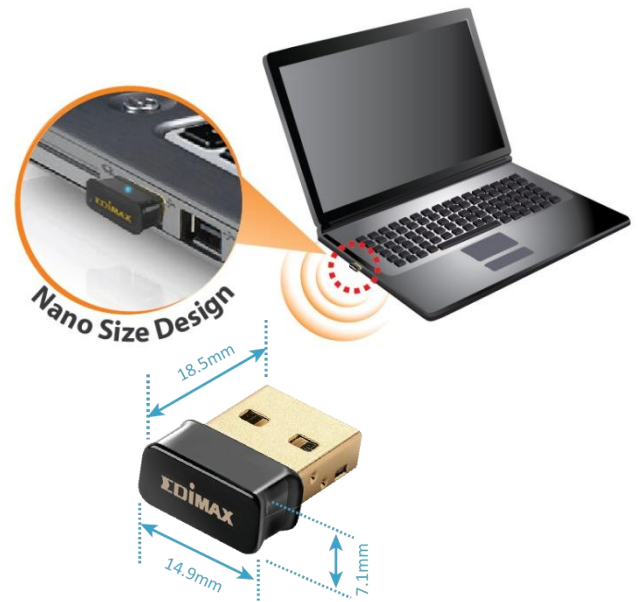

AC450 Wi-Fi USB Adapter-11ac Upgrade for Laptops

EW-7711ULC

Nano, Stylish, And Minimal Design

The EW-7711ULC AC450 Wireless USB Upgrade Adapter 's Nano design is perfect design for mobility and convenience for you to take the advantage of 11ac 5GHz super-fast speed anywhere. With it's stylish and minimal design, the EW-7711MAC perfectly fits your Ultrabook and laptops as part of it's original design.