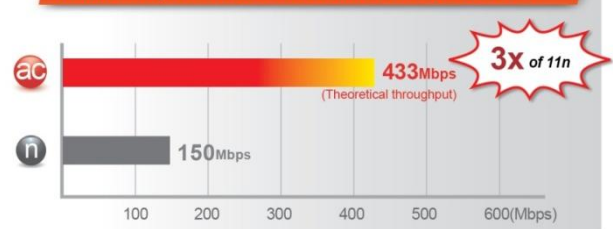

Next Generation Wi-Fi Standard

The Edimax EW-7711ULC is the next generation of Wi-Fi adapter, compatible with the draft 802.11ac standard and delivering speeds of up to 433Mbps at 5GHz - almost three times as fast as 802.11n. Upgrade PCs and notebooks to super high speed 802.11ac Wi-Fi and enjoy streaming video and data.

Maximum Speed: Next Generation 802.11ac vs. 802.11n