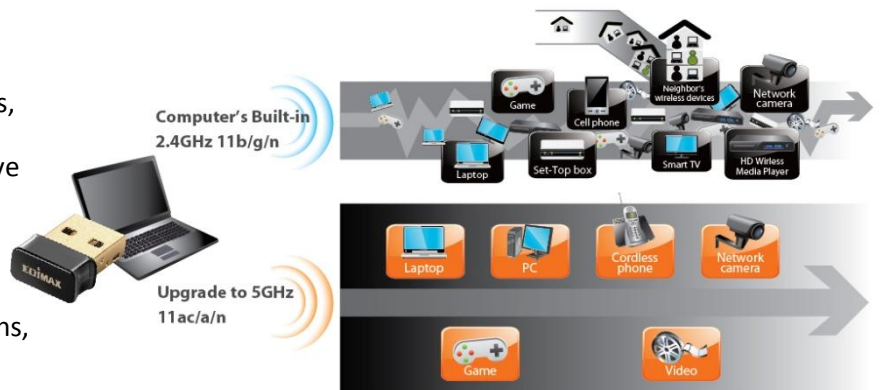

5GHz Connectivity

Enjoy a better, smarter wireless experience with the super-fast, interference-free 5GHz frequency band. At speeds of up to 433Mbps, the EW-7711ULC is great for online gaming, video streaming or other bandwidth-intensive tasks which are too much for the standard 2.4GHz Wi-Fi frequency to handle. As the world's first dedicated 11ac 5GHz adapter, the EW-7711ULC unlocks a new world of intelligent Wi-Fi performance and applications, future-proofing your laptop to communicate and sync with the next wave of 11ac-ready smartphones and tablets.